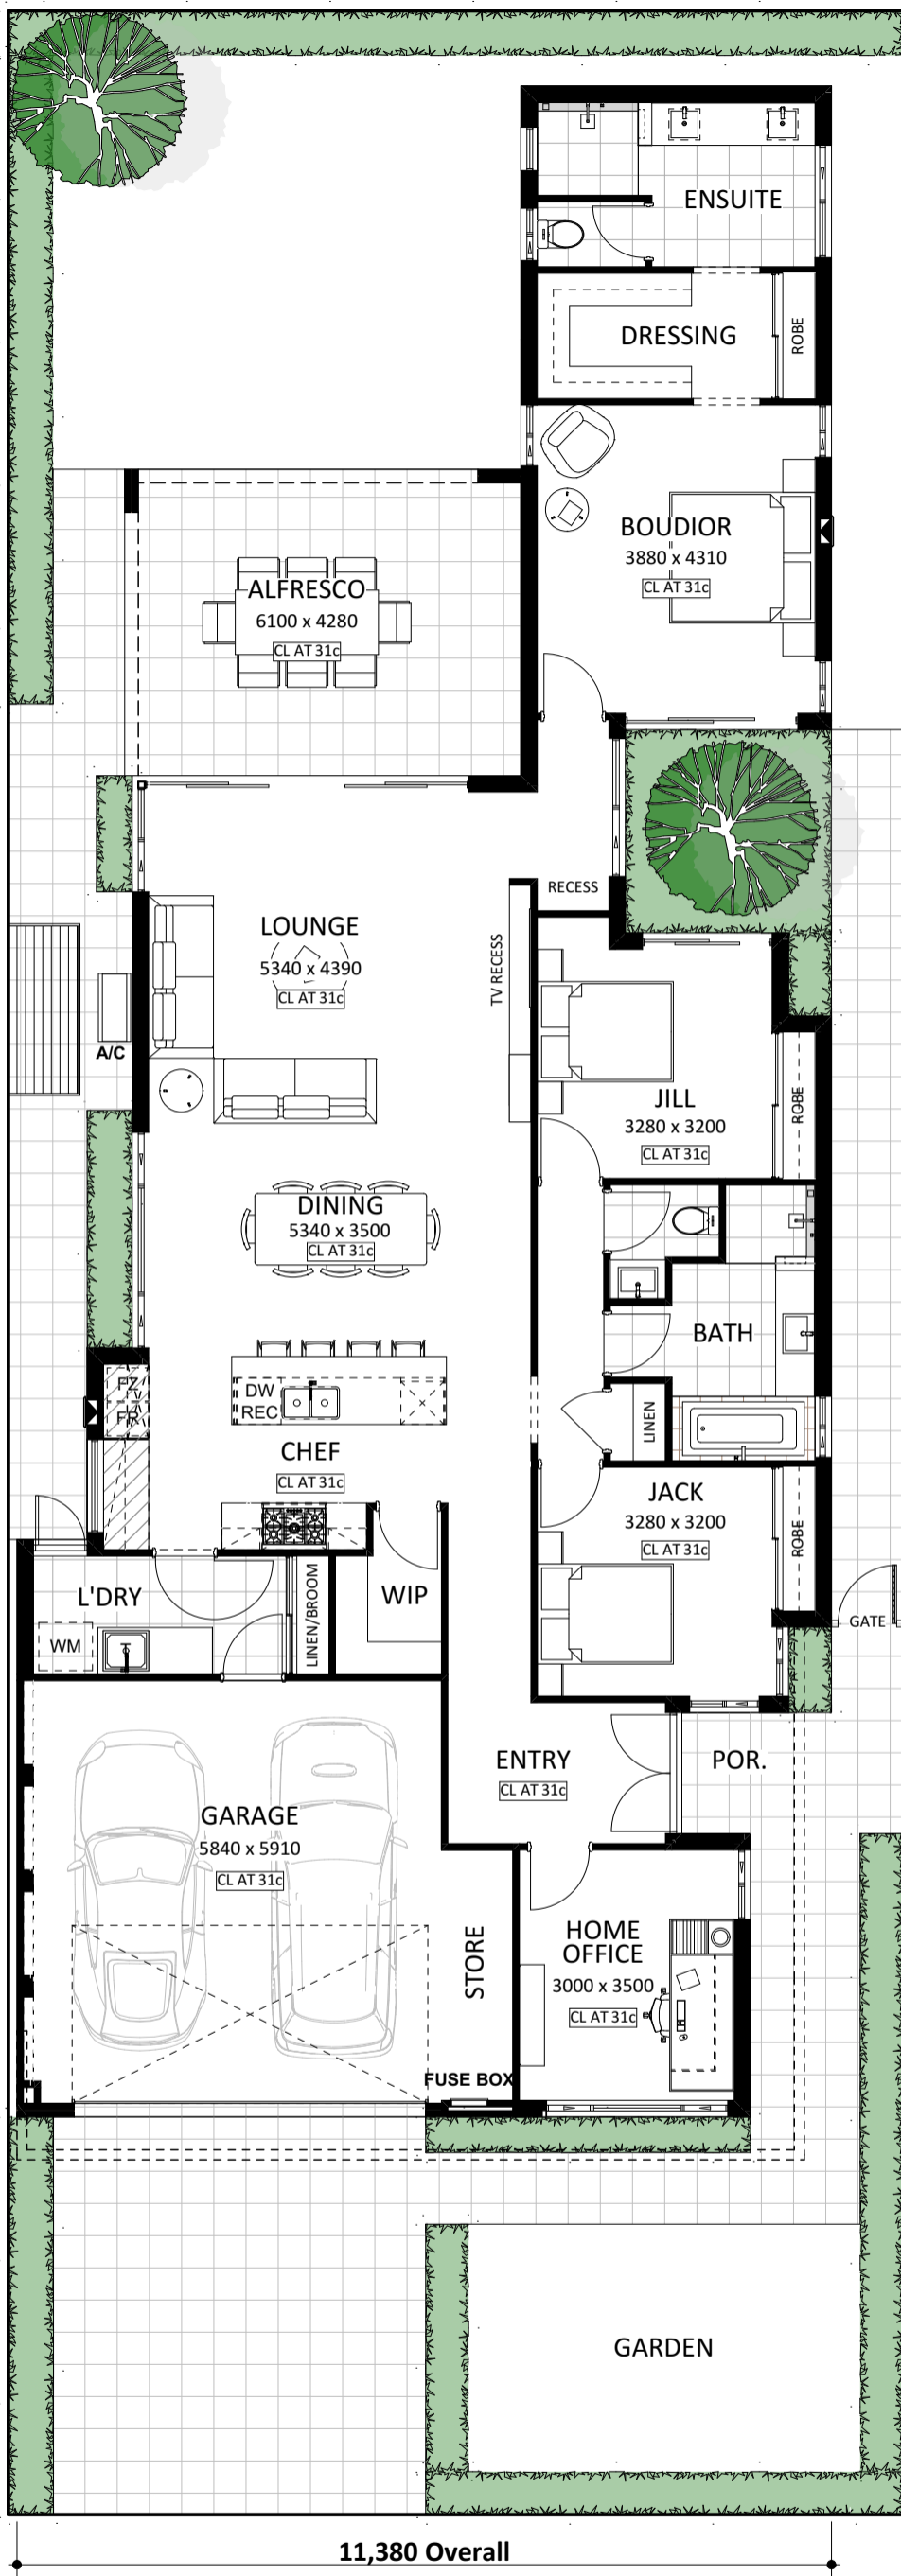

RESIDENTIAL ATTITUDES

MEERKAT MANOR #7072

MEERKAT MANOR	
GROUND FLOOR	
LIVING	182.20
GARAGE	39.90
ALFRESCO	23.69
PORTICO	1.62
	247.41 m ²

FLOOR PLAN
1:100

© COPYRIGHT

THIS HOUSE DESIGN IS THE SOLE PROPERTY OF THE JWH GROUP AND SHOULD NOT BE USED OR ALTERED WITHOUT THE EXPRESS WRITTEN ASSIGNMENT OR LICENSE BY THE BUILDER TO NOMINATED PARTIES.