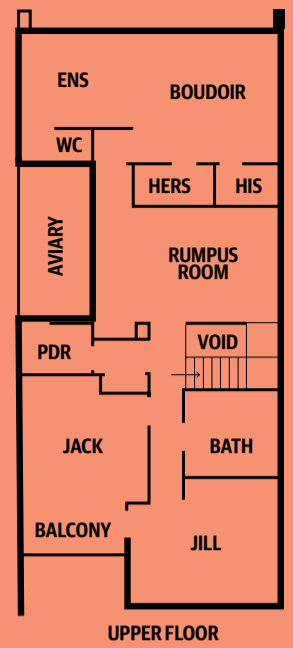

## BARNHAUS

3 2

ADDRESS From \$573,317

PRICE 2A Wheeler Road, Karrinyup

BUILDER Residential Attitudes

CONTACT 1800 958 039

[www.residentialattitudes.com.au](http://www.residentialattitudes.com.au)

UPPER FLOOR