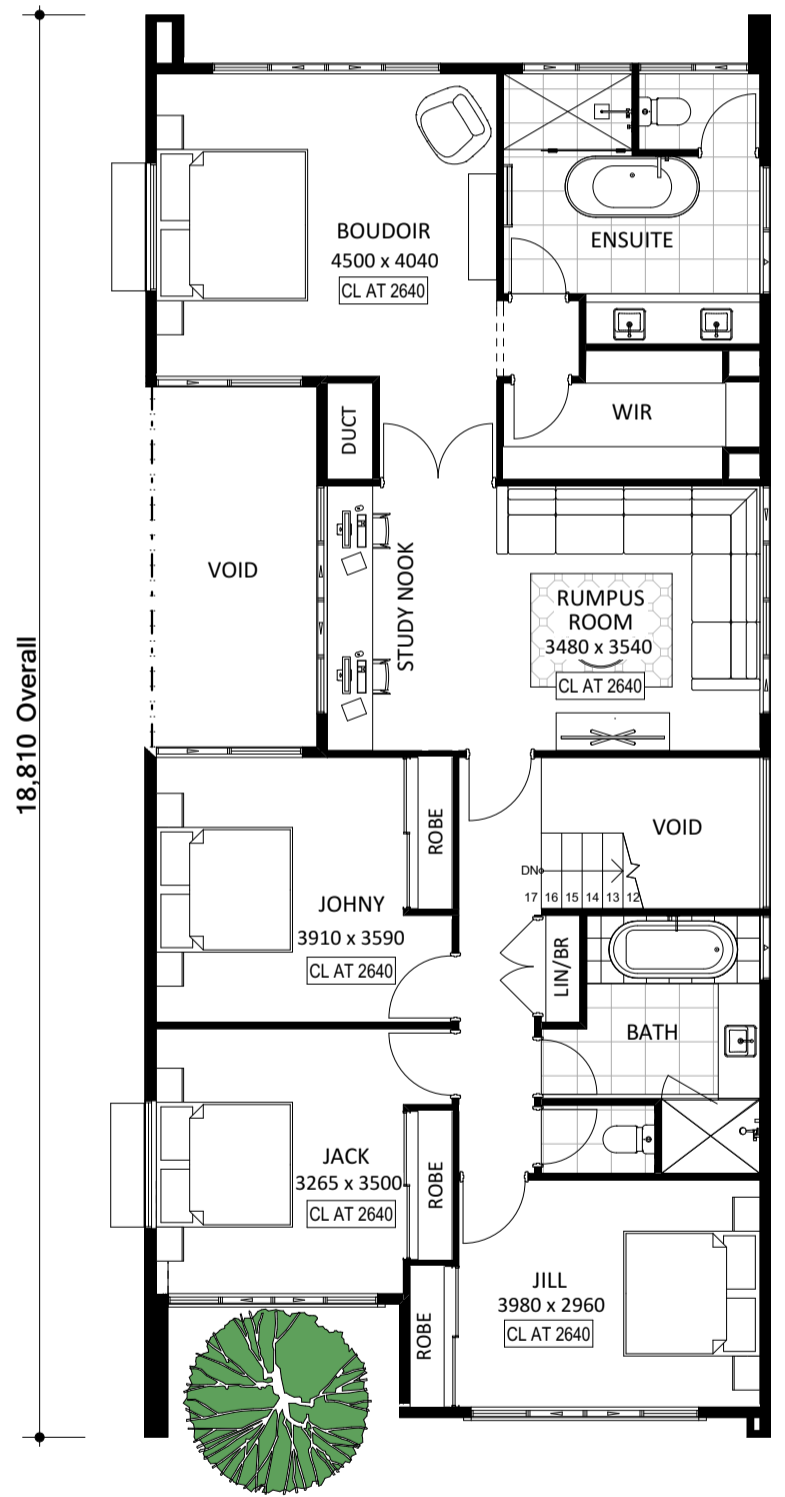

RESIDENTIAL ATTITUDES

BARNHAUS FAMILY SIZE OPTION

GROUND FLOOR PLAN
1:100

UPPER FLOOR PLAN
1:100

Floor Areas - All Stories	
Location	Area
FIRST FLOOR	
UPPER LIVING	123.30
	123.30
GROUND FLOOR	
PORCH	2.40
VERANDAH	5.50
TERRACE	24.17
GARAGE & STORE	40.05
GROUND LIVING	100.32
	172.44
TOTAL AREA	295.74