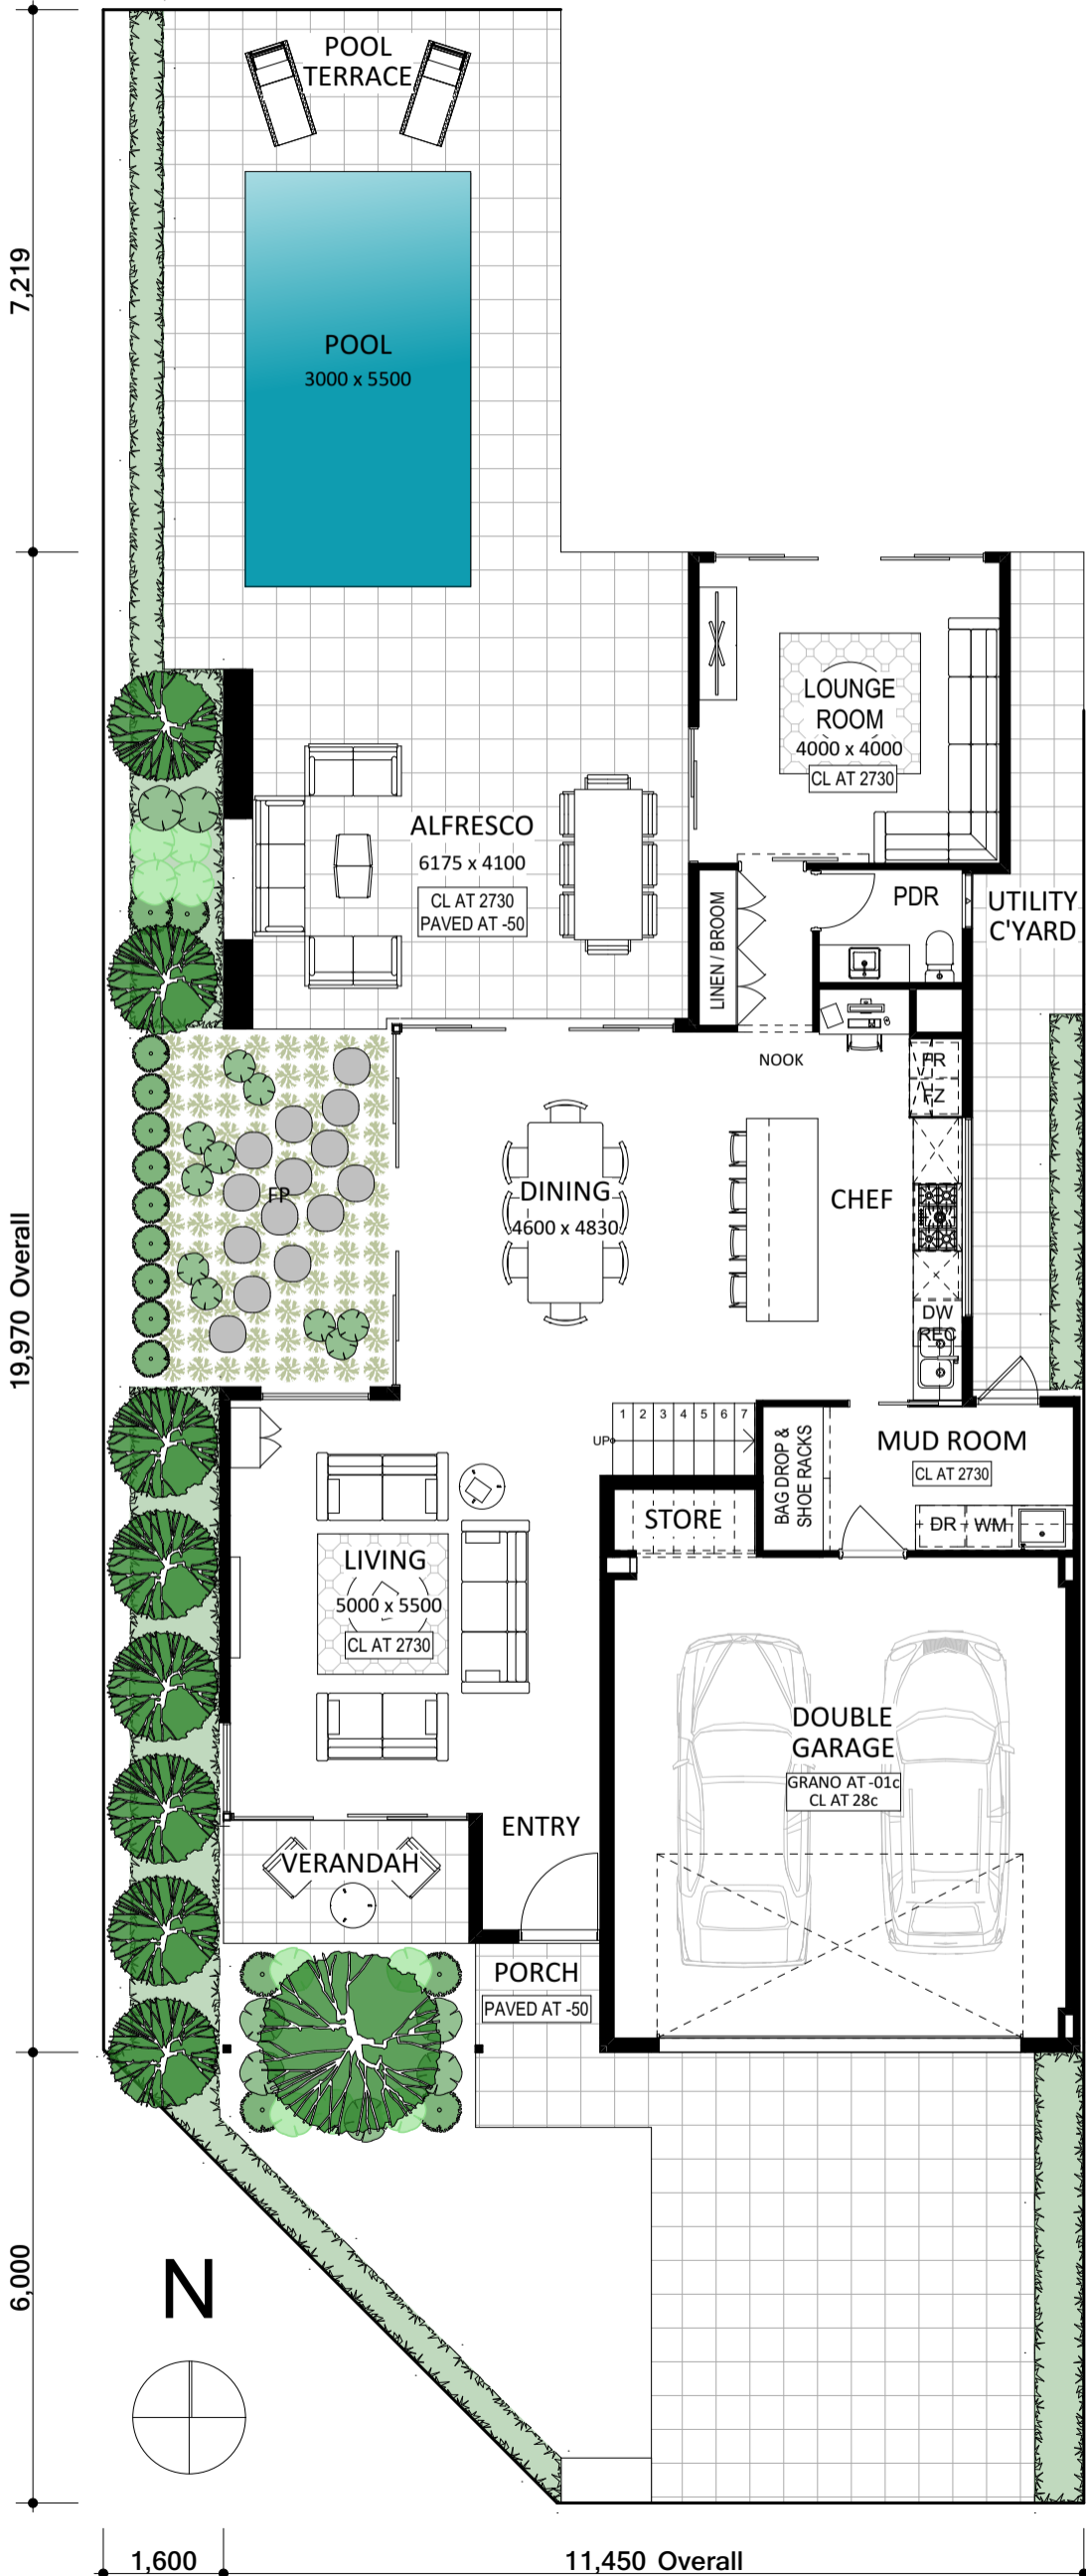

RESIDENTIAL ATTITUDES

BARNHAUS FAMILY SIZE OPTION

GROUND FLOOR PLAN
1:100

UPPER FLOOR PLAN
1:100

Floor Areas - All Stories	
Location	Area
FIRST FLOOR	
UPPER LIVING	123.30
	123.30
GROUND FLOOR	
PORCH	2.40
VERANDAH	5.50
TERRACE	24.17
GARAGE & STORE	40.05
GROUND LIVING	100.32
	172.44
TOTAL AREA	295.74