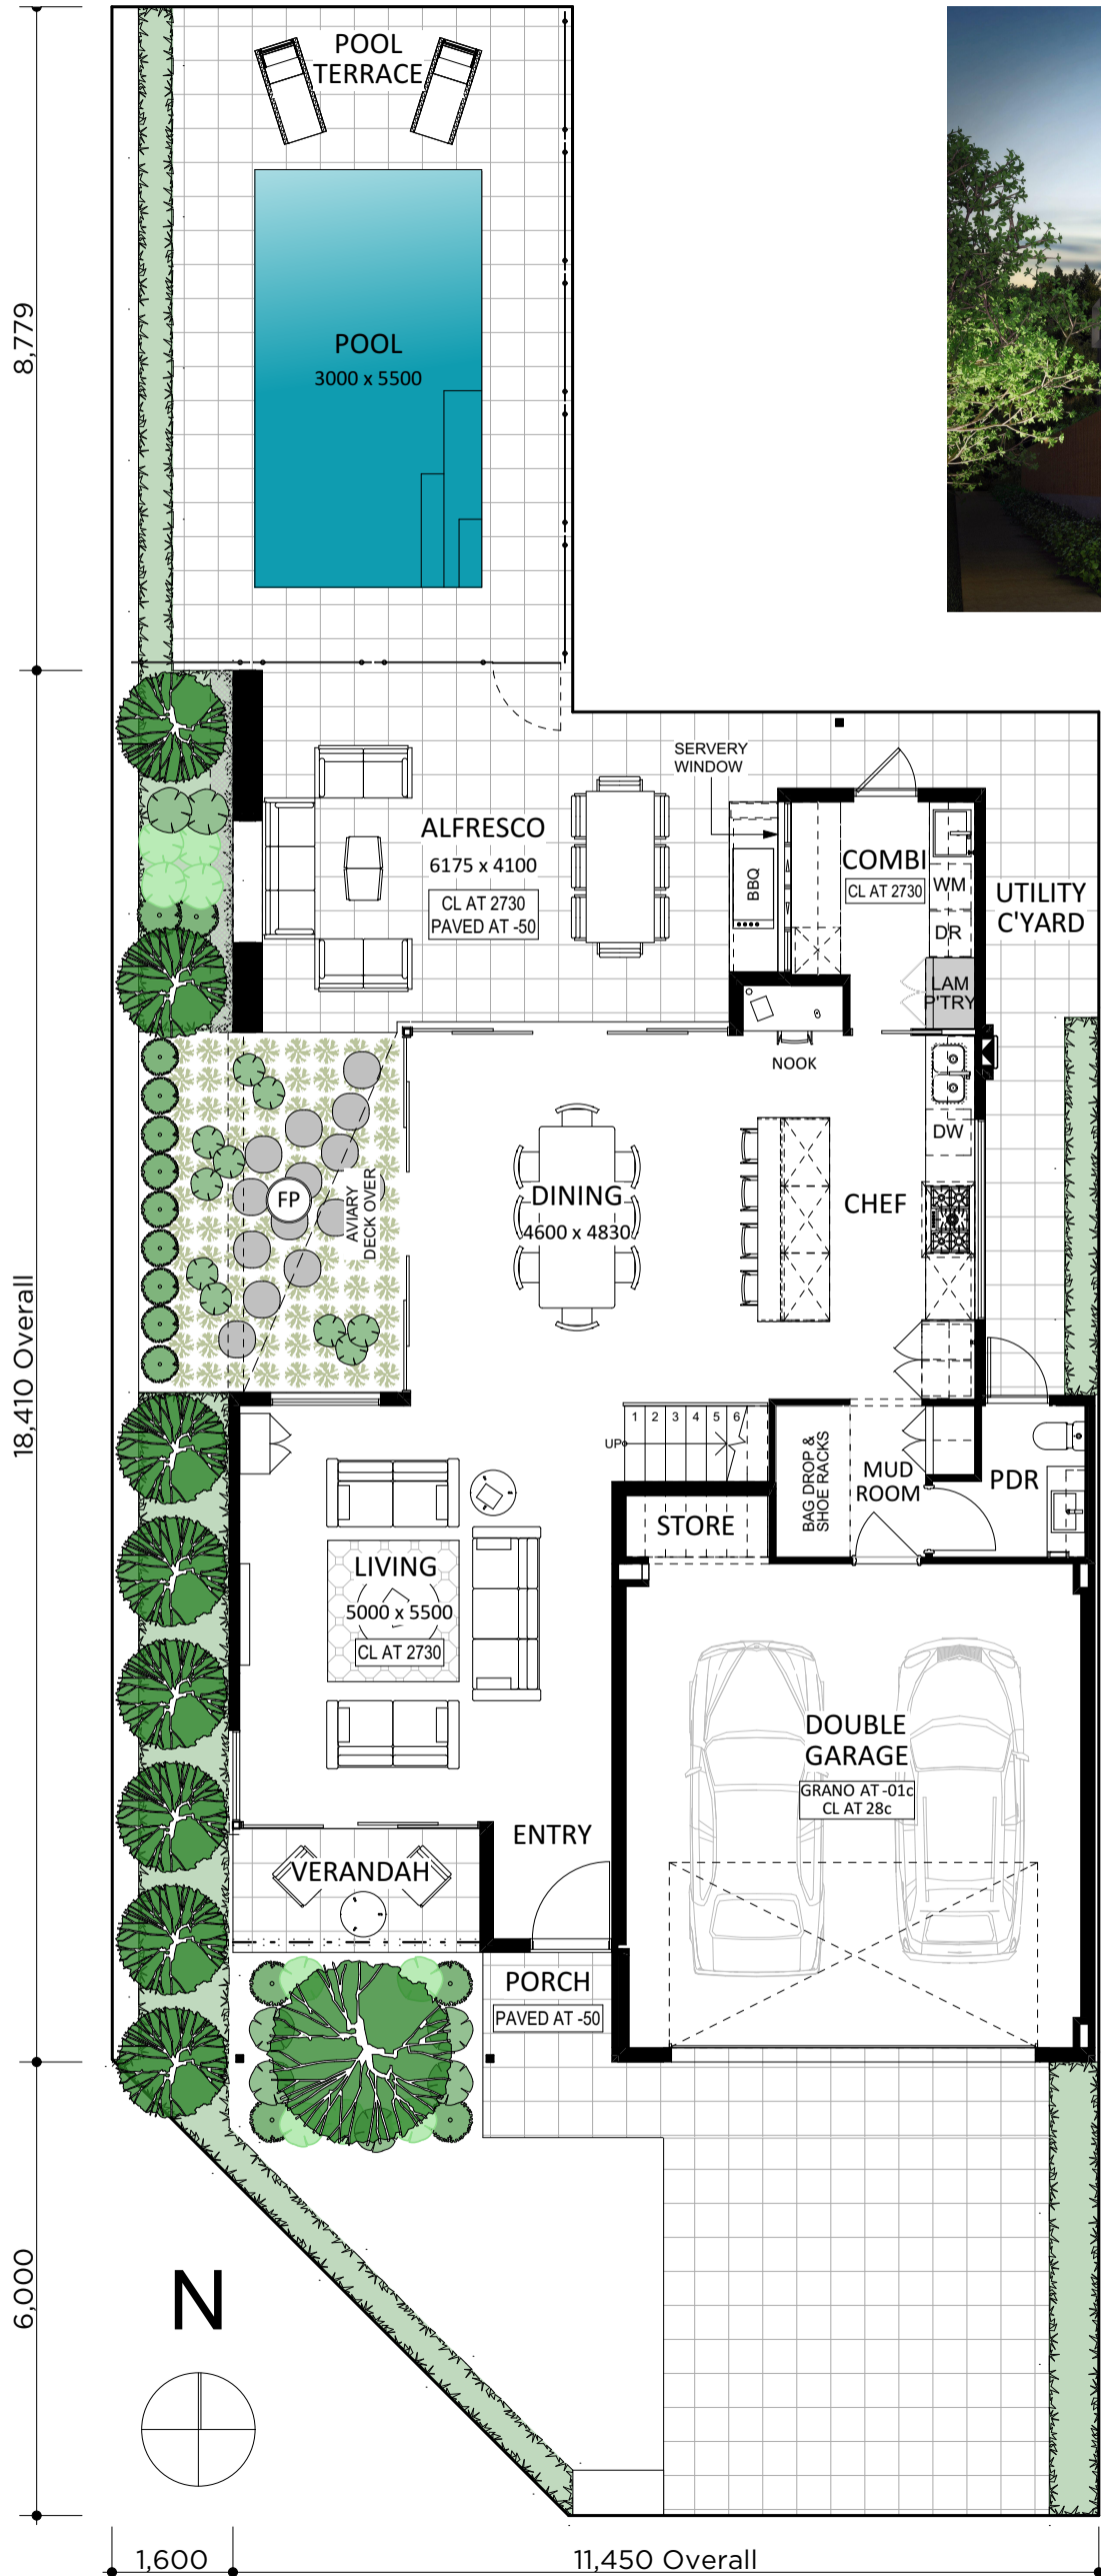

RESIDENTIAL ATTITUDES

BARNHAUS #5100

UPPER FLOOR PLAN
1:100

Floor Areas - All Stories	
Location	Area
FIRST FLOOR	
AVIARY	11.29
BALCONY	4.60
	15.89 m²
GROUND FLOOR	
VERANDAH	5.50
PORCH	2.55
	8.05 m²
	23.94 m²

GROUND FLOOR PLAN
1:100