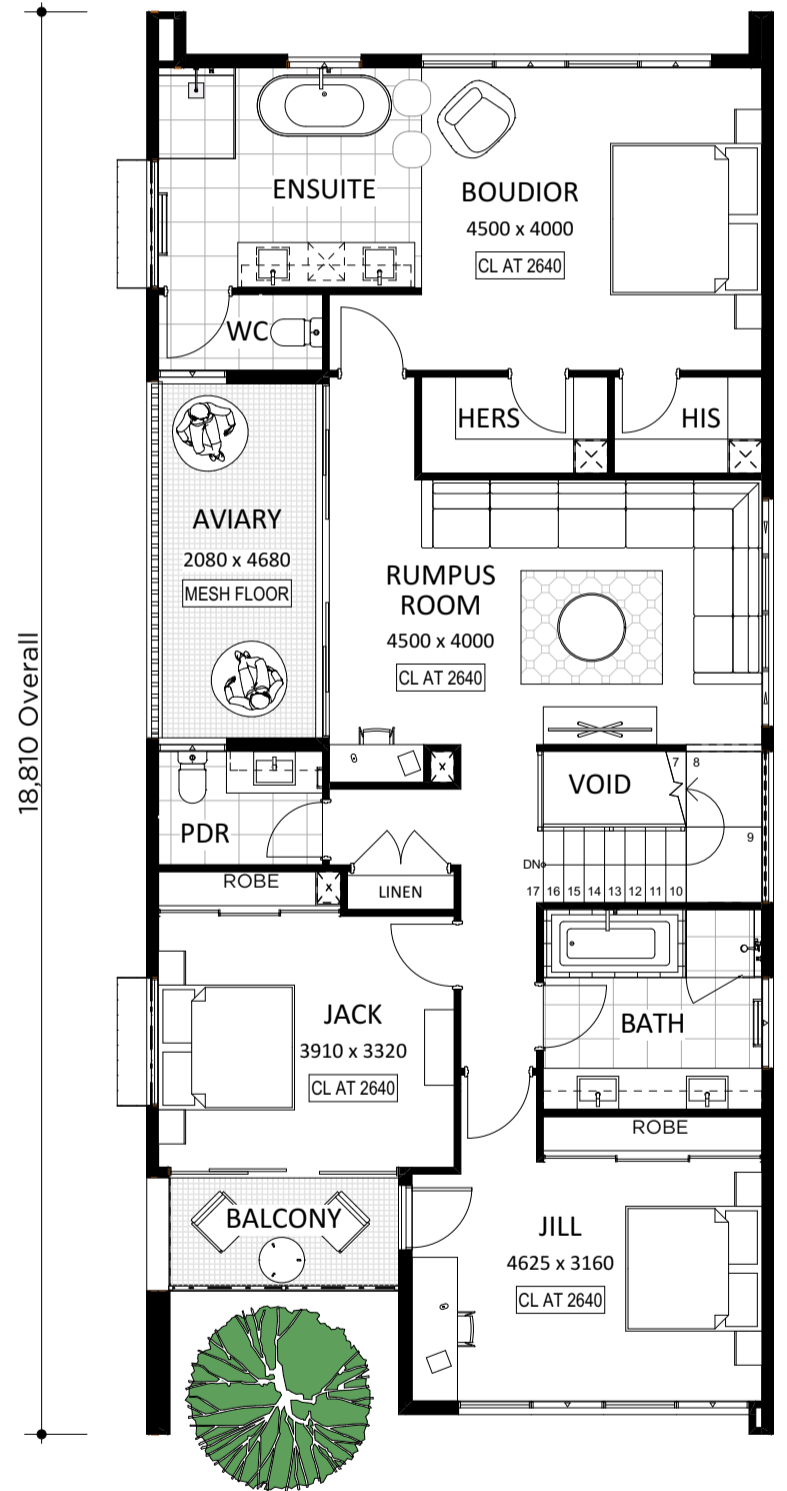

RESIDENTIAL ATTITUDES

BARNHAUS #5100

UPPER FLOOR PLAN
1:100

Floor Areas - All Stories	
Location	Area
FIRST FLOOR	
AVIARY	11.29
BALCONY	4.60
	15.89 m²
GROUND FLOOR	
VERANDAH	5.50
PORCH	2.55
	8.05 m²
	23.94 m²

GROUND FLOOR PLAN
1:100