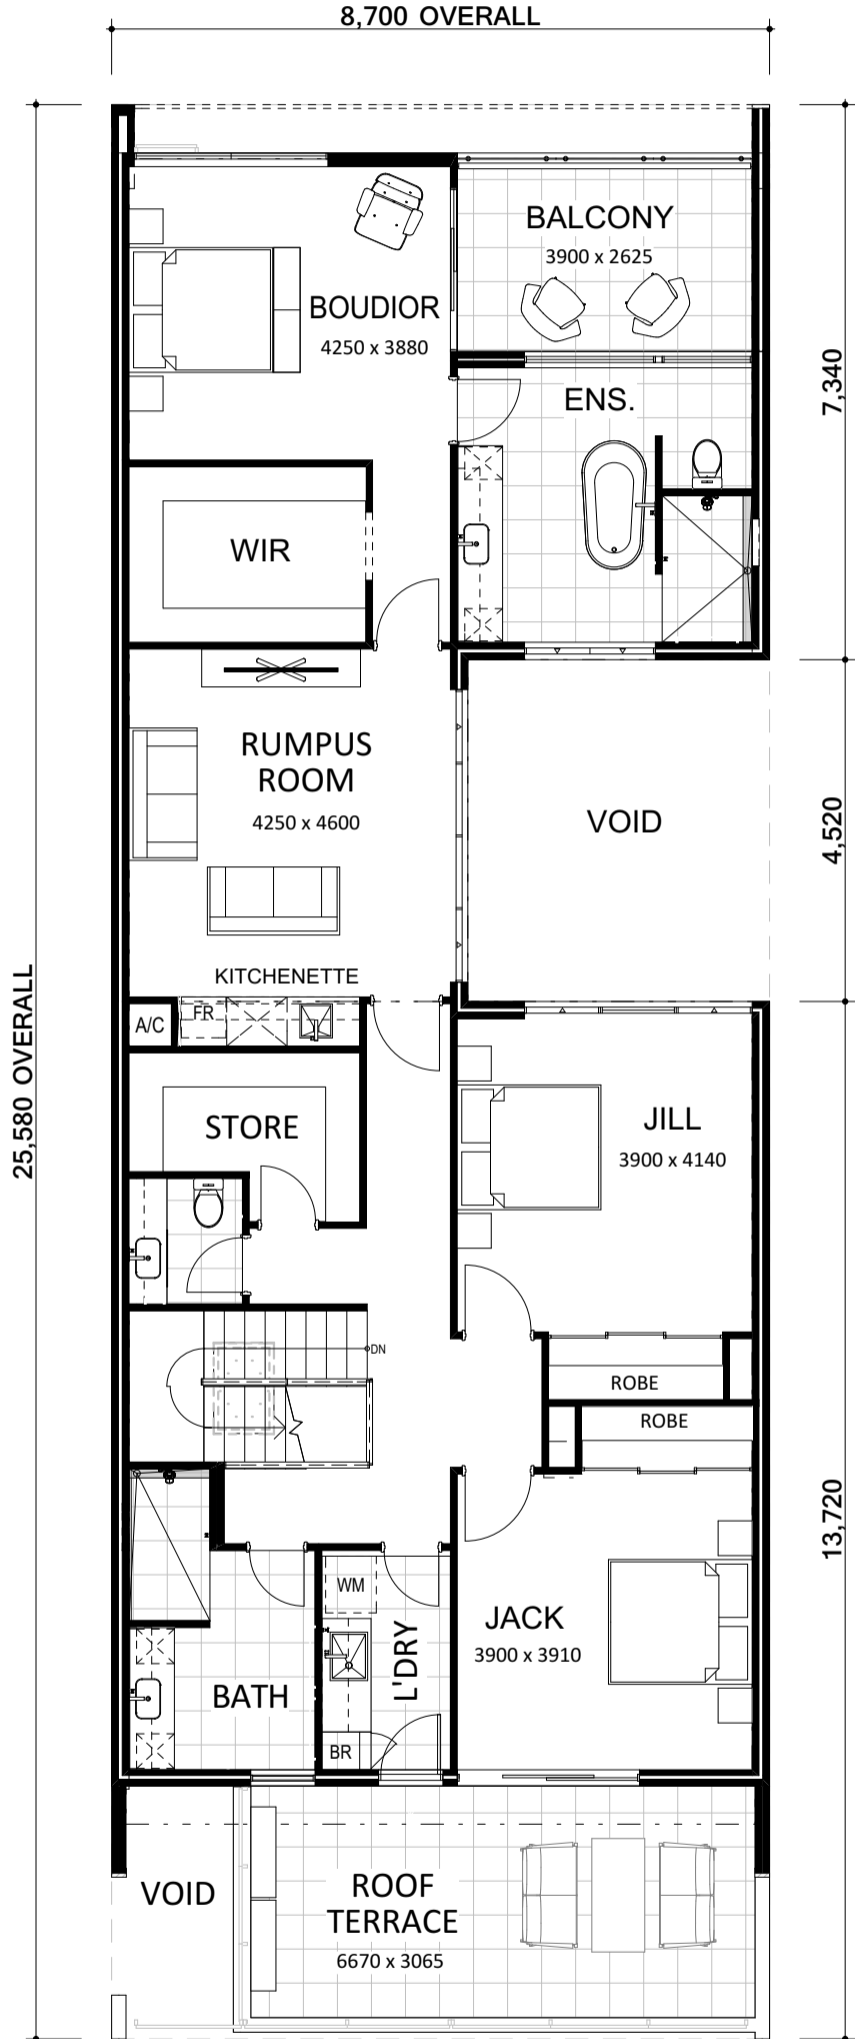

RESIDENTIAL ATTITUDES

CHINA WHITE

Floor Areas - All Stories

Floor	Location	Area
GROUND FLOOR	ALFRESCO	16.76
	GARAGE	42.91
	LIVING	123.48
		183.15 m ²
UPPER FLOOR	BALCONY	10.84
	ROOF TERRACE	23.10
	LIVING	159.00
		192.94 m ²
		376.09 m ²

GROUND FLOOR PLAN

1:100

UPPER FLOOR PLAN

1:100