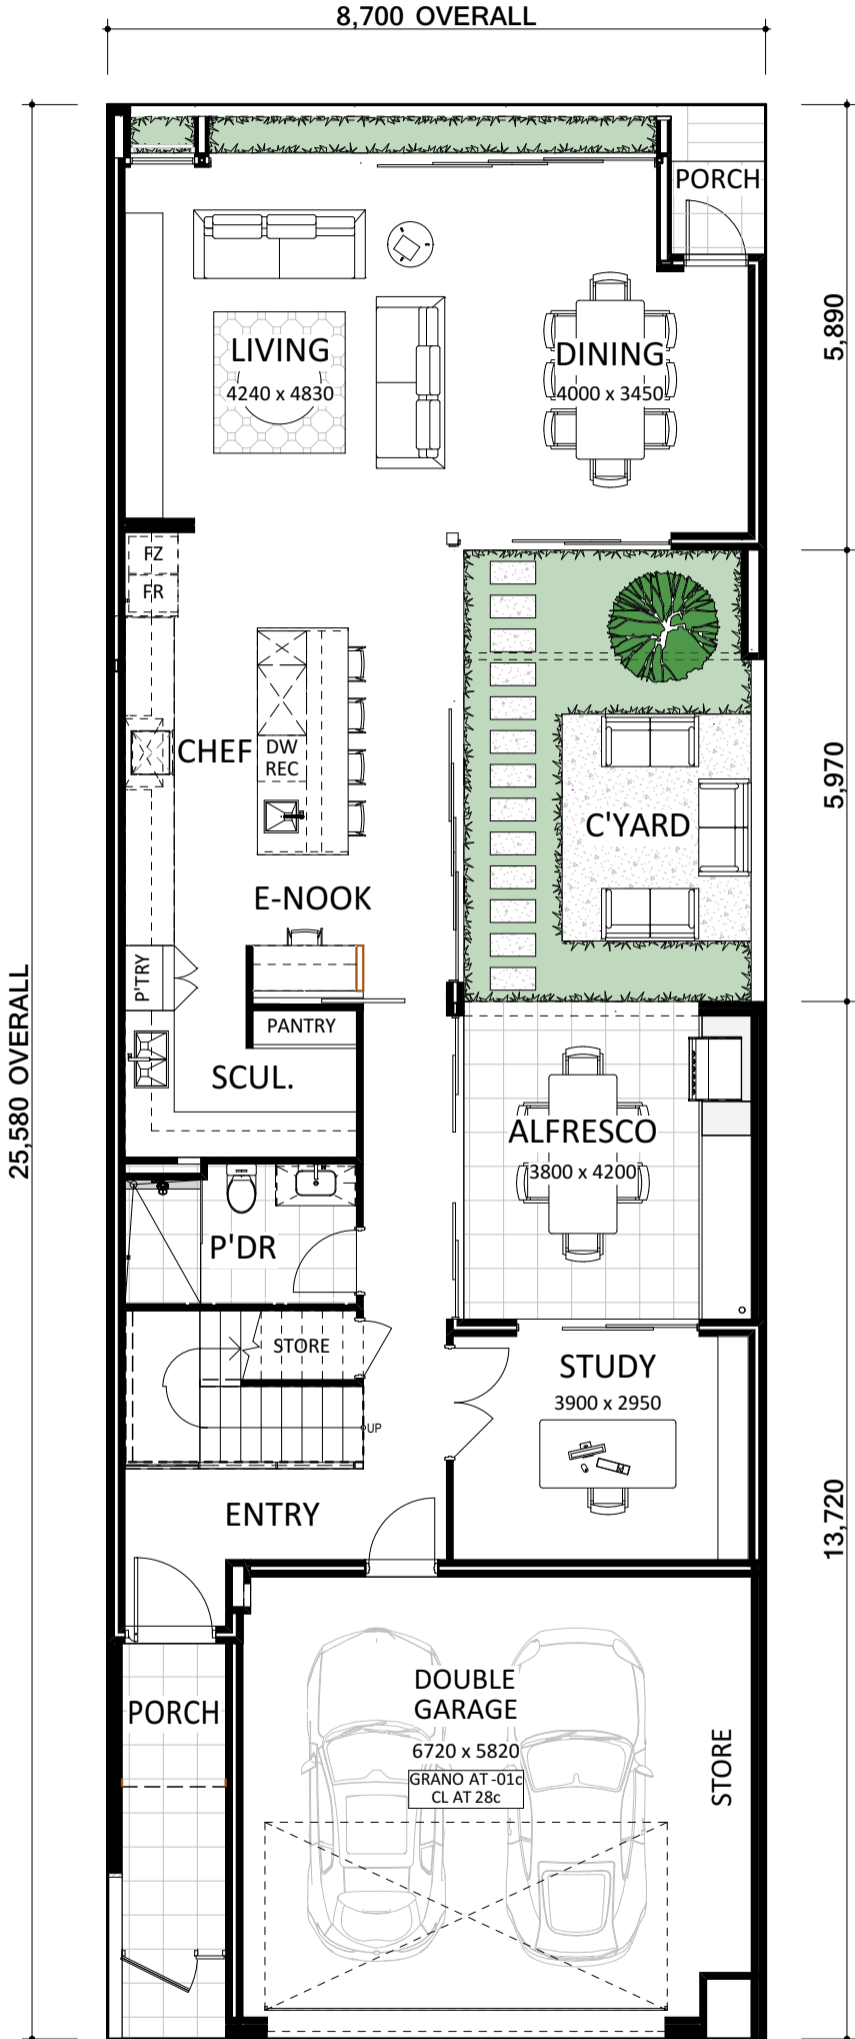

RESIDENTIAL ATTITUDES

CHINA WHITE

Floor Areas - All Stories

Floor	Location	Area
GROUND FLOOR	ALFRESCO	16.76
	GARAGE	42.91
	LIVING	123.48
		183.15 m ²
UPPER FLOOR	BALCONY	10.84
	ROOF TERRACE	23.10
	LIVING	159.00
		192.94 m ²
		376.09 m ²

GROUND FLOOR PLAN

1:100

UPPER FLOOR PLAN

1:100